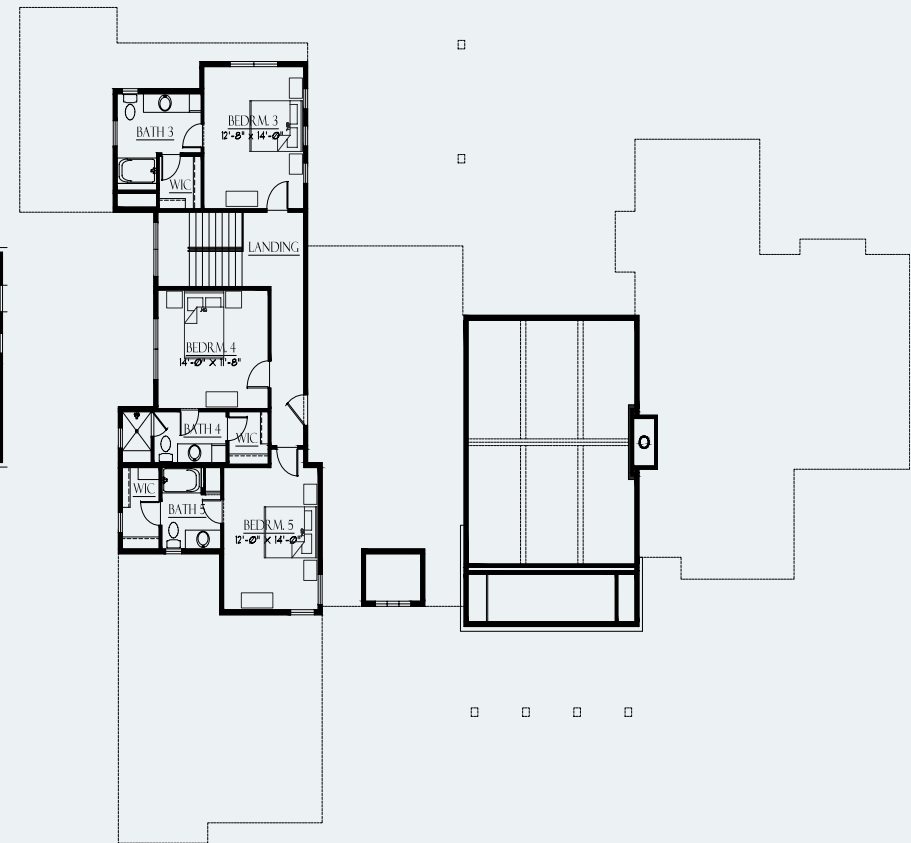

15725 Grumbles Lane

Modern Multi-Level Farmhouse design by
Geschke Group in Signal Hill Estates

4,586 s.f | 2 Stories | 5 Bedrooms | 5.5 Baths | 3 Car Garage

\$1,675,000 | Call Alan Fudge: (512) 729-6500

15725 Grumbles Lane - Modern Multi-level Farmhouse in Signal Hill Estates

Main Floor

Upper Floor

A modern, multi-level farmhouse design by Geschke Group, with both master and guest suites on the first level. The guest area shares space with the pool patio and a sizable game room. The master complex has huge bath and closet areas and is linked to the study by a vestibule. The great room opens onto outdoor living with fireplaces in both spots. Breakfast and dining adjoins the kitchen and leads to an outdoor grilling and dining space. Upstairs the landing provides access to 3 more bedrooms - each with its own bath and walk-in closet.