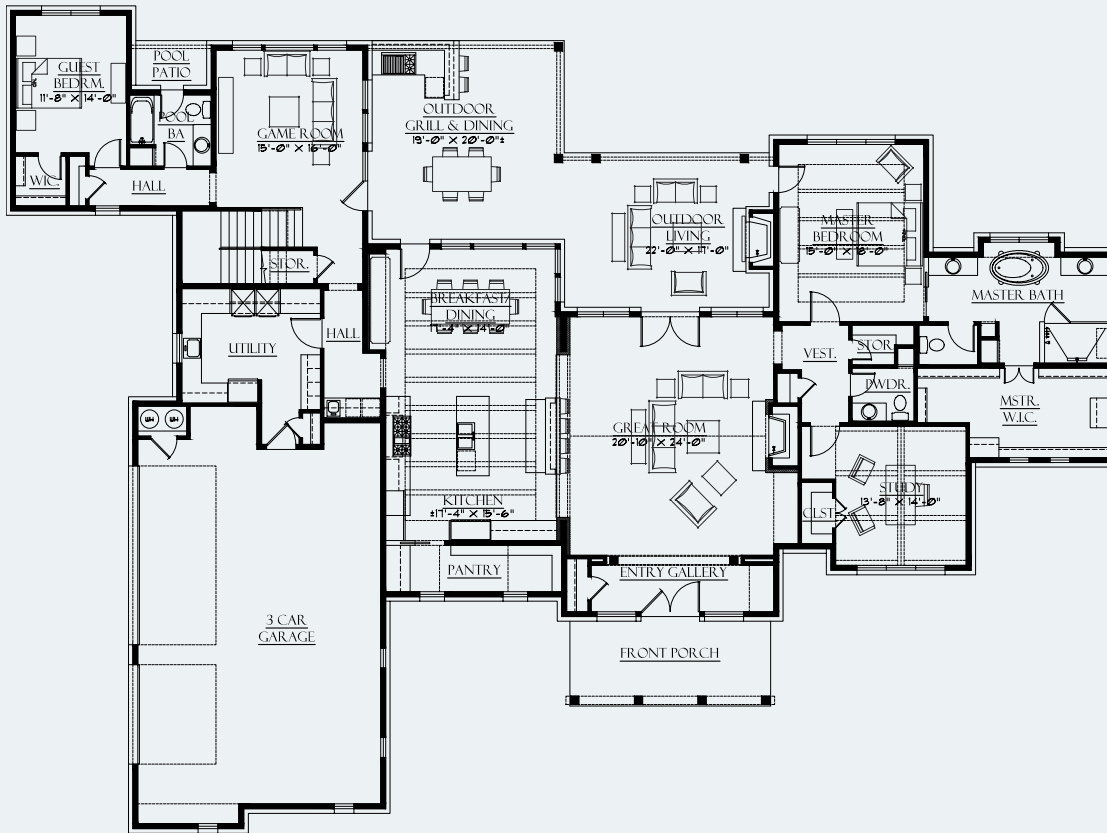

15725 Grumbles Lane

Modern Multi-Level Farmhouse design by
Geschke Group in Signal Hill Estates

4,586 s.f | 2 Stories | 5 Bedrooms | 5.5 Baths | 3 Car Garage

\$1,675,000 | Call Alan Fudge: (512) 729-6500

15725 Grumbles Lane - Modern Multi-level Farmhouse in Signal Hill Estates

Main Floor

Upper Floor

A modern, multi-level farmhouse design by Geschke Group, with both master and guest suites on the first level. The guest area shares space with the pool patio and a sizable game room. The master complex has huge bath and closet areas and is linked to the study by a vestibule. The great room opens onto outdoor living with fireplaces in both spots. Breakfast and dining adjoins the kitchen and leads to an outdoor grilling and dining space. Upstairs the landing provides access to 3 more bedrooms - each with its own bath and walk-in closet.

Features:

- Game Room
- Study
- Outdoor Kitchen
- Master & Guest Suites Down

For Sales Information, Call Alan Fudge: (512) 729-6500